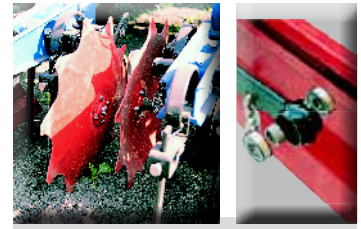

Sophisticated technology and perfect quality

- ➔ Special support tube with two-and three-point linkage, and sprung, and to automatically steerable tapered rollers mounted guide Coulters and for the rear, front mounted
- ➔ Parallelogram with ball Farmflex wheel, with a Special screw on the mounting tube on every row width adjustable.
- ➔ Rapidly exchangeable tine heads for different row crops on the same parallelogram.

Hatzenbichler Front Hoe

20-rows Hatzenbichler Front Hoe for row distance from 15 to 30cm.

Hydraulic folable

Roll Star Hoe

Hatzenbichler Roll Star Hoe with:

1. profiled tubular frame
2. automatically steering
3. Parallelogram with a big farmflex wheel
4. adjustable tines which break up the soil
5. drill steel hardened, angled roller bearings stars

Automatically Steering:

Precise automatic steering using the included upper link. The chopping device is operated with position control and free reciprocating lower link. As a result, the device always borne by the tractor and increases the pressure on the rear wheels. This is specifically for the management of slope advantage, as are prevented from slipping targeted.

A specific customer the chopping instrument is also available with manual steering.

6-row roll star Hoe - Use at 10cm corn plants

Precise automatic steering using the included upper link. The unit is operated with position control and free reciprocating lower link.