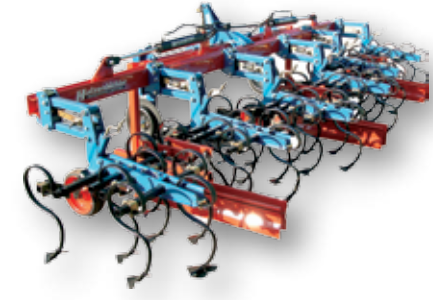

Presented by:

Corn and Pumpkin Hoes

Hatzenbichler Corn hoe:

4-row with automatic steering, fertilizer spreader (2 outlets per row) and plant protection plates

6-row rear-mounted with mounted pneumatic fertilizer spreader in working position and crop protection discs. Fertilizer box with 1000 kg Capacity.

Hatzenbichler Pumpkin hoe

1-row with Fertiliser box and com harrow.

Hatzenbichler Special Pumpkin hoe

3-row, hydraulically foldable (transport width 2.50 m) with plants protection plates.

Sugarbeet hoe

Hatzenbichler Sugarbeet hoe

Sophisticated technology and perfect quality

- ➔ Special support tube with two-and three-point linkage, and sprung, and to automatically steerable tapered rollers mounted guide Coulters and for the rear, front mounted
- ➔ Parallelogram with ball Farmflex wheel, with a Special screw on the mounting tube on every row width adjustable.
- ➔ Rapidly exchangeable tine heads for different row crops on the same parallelogram.

6-row sugarbeet hoe use in small sugarbeet plants with protection plates

Hatzenbichler Special-Sugarbeet hoe, 12-row with planting protection discs

When sugarbeets hoe work 3 piece adjustable Vibro tine with sharp, high-strength duckfoot shares in various widths. In addition to the row width adjustment of the parallelogram can be the hack tools move by releasing just one screw at the side.