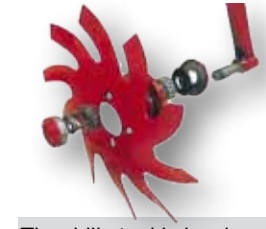

Automatically Steering:

Precise automatic steering using the included upper link. The chopping device is operated with position control and free reciprocating lower link. As a result, the device always borne by the tractor and increases the pressure on the rear wheels. This is specifically for the management of slope advantage, as are prevented from slipping targeted.

A specific customer the chopping instrument is also available with manual steering.

6-row roll star Hoe - Use at 10cm corn plants

Precise automatic steering using the included upper link. The unit is operated with position control and free reciprocating lower link.

The planting protective discs and plates are in equipped the joint parts with 2 ball bearings. Precise leveling, height and depth adjustable.

The drill steel is hardened star with 2 tapered roller bearings for extreme lateral loads perfectly equipped.

Hatzenbichler Roll star hoe, 4-row cultivator in use in potatoes (earthing). Optimal working even with large potato plants. The weeds are pulled out and then dried at Surface.

A machine for various row crops